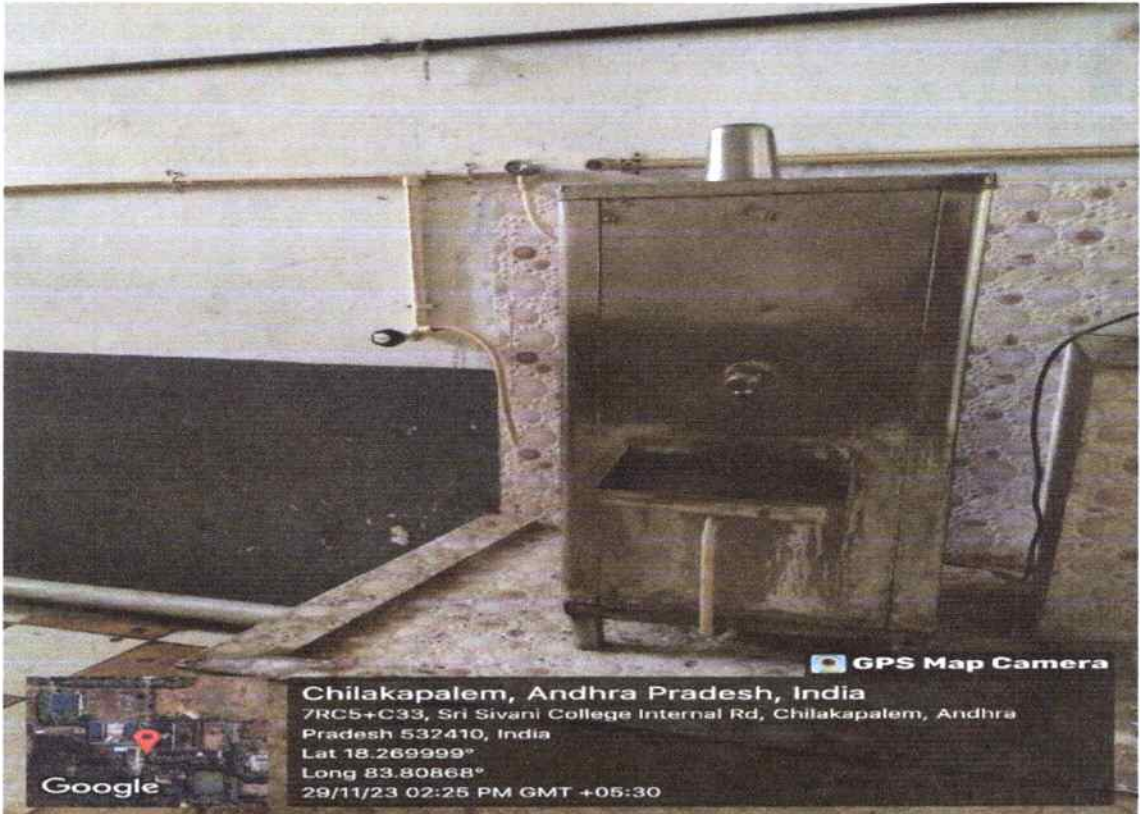

DRINKING WATER

M. Srinivasulu