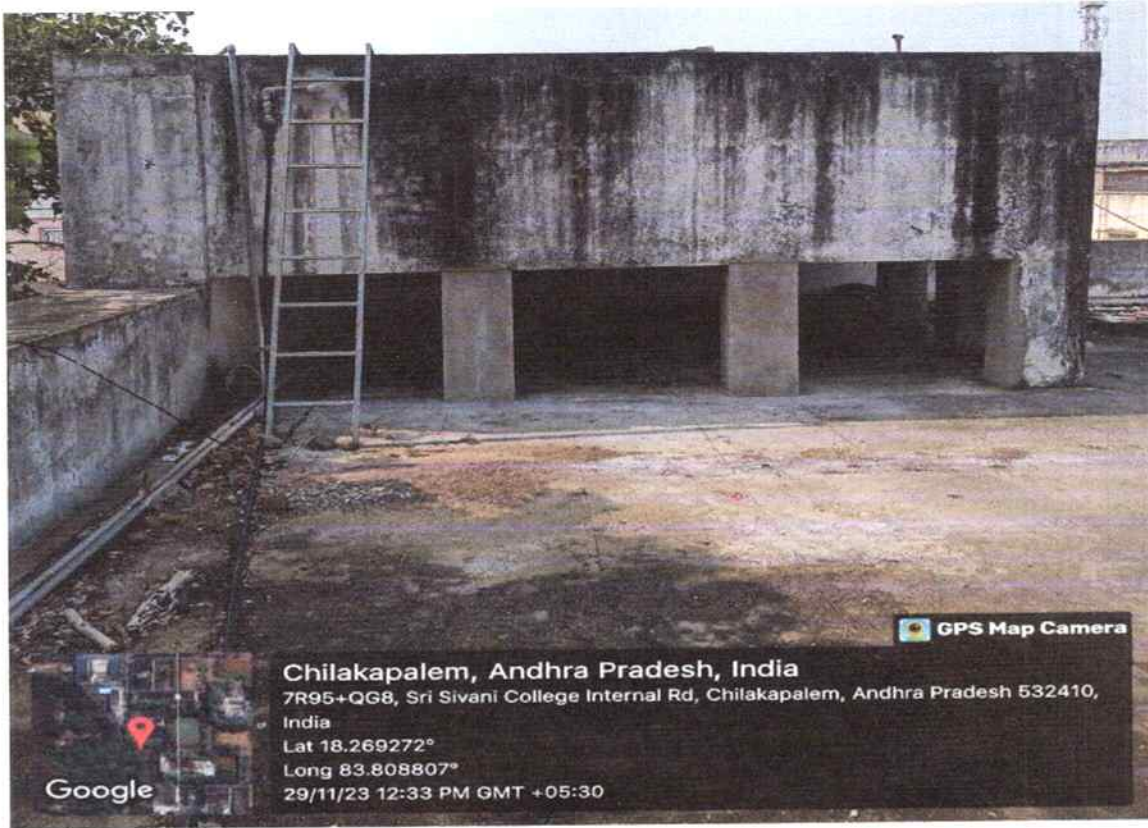

OVERHEAD TANK FOR MAINTAINANCE OF WATER

- PRINCIPAL
SRSIVANI COLLEGE OF ENGINEERING
Chilakapalem Jn., SRIKAKULAM