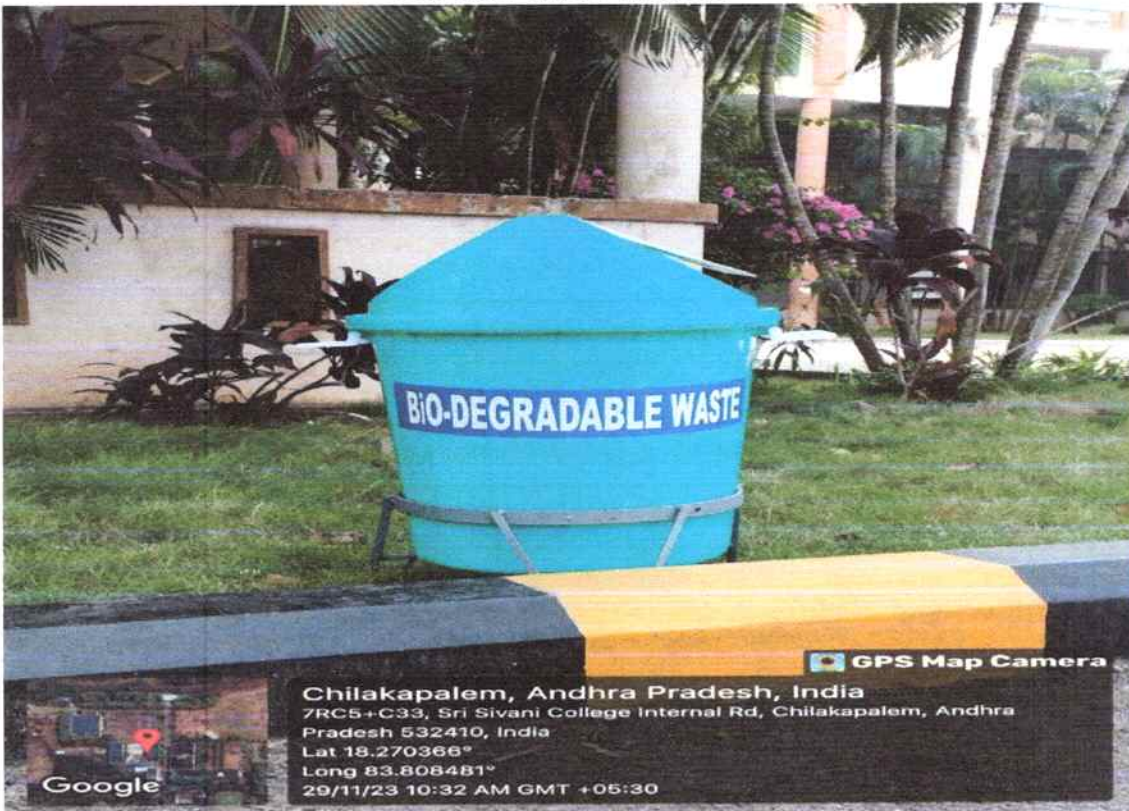

BIO-DEGRADABLE WASTE BINS

Sri Sivani
PRINCIPAL
SRI SIVANI COLLEGE OF ENGINEERING
Chilakapalem Jn., SRIKAKULAM