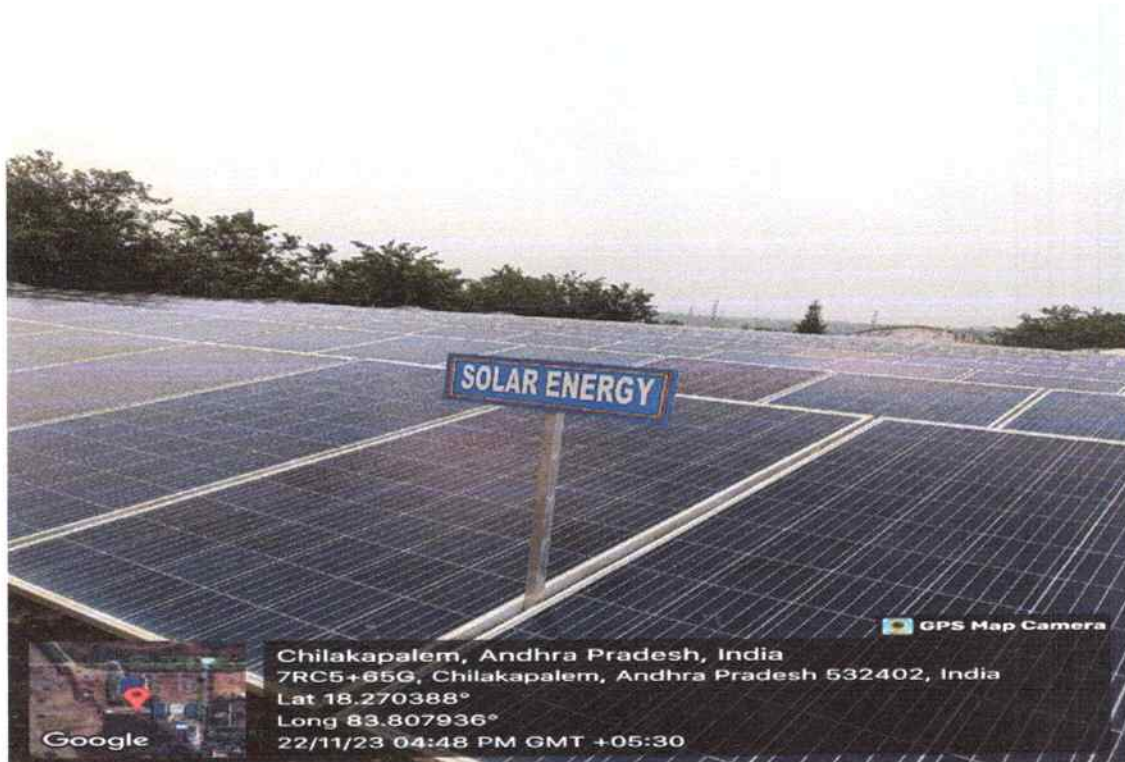

SOLAR ENERGY