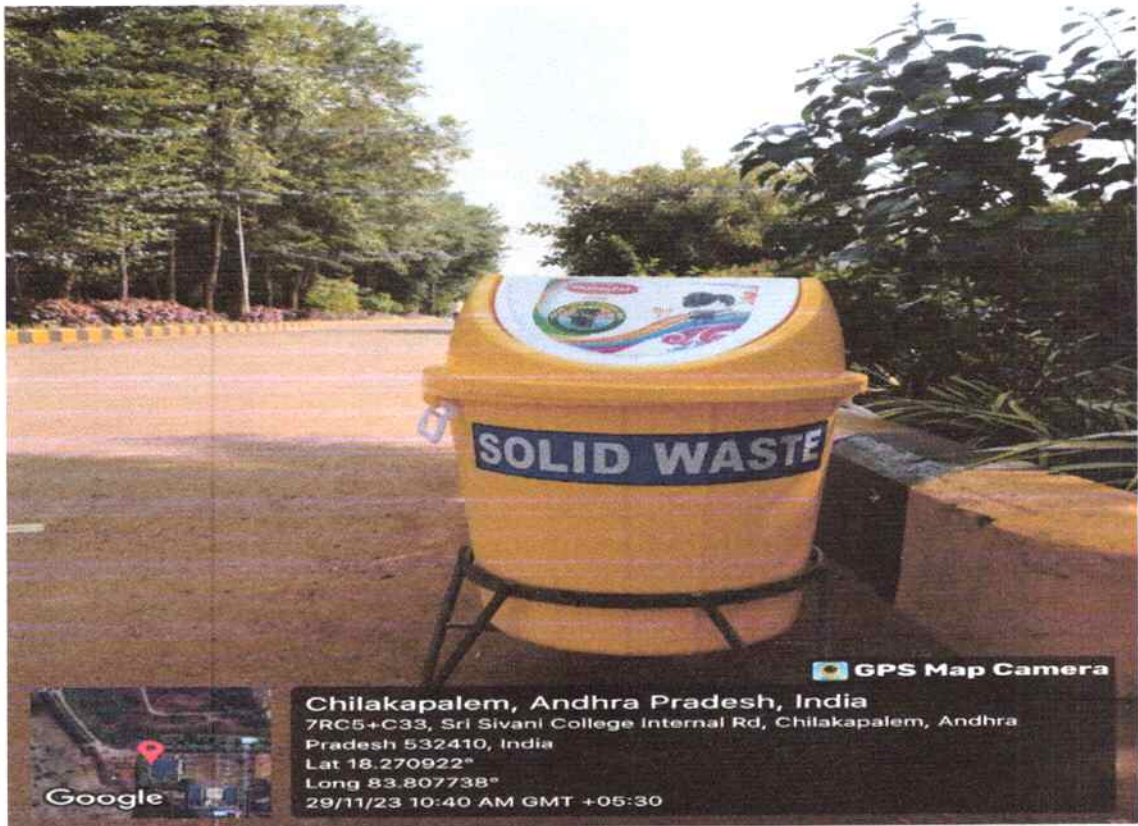

SOLID WASTE BIN