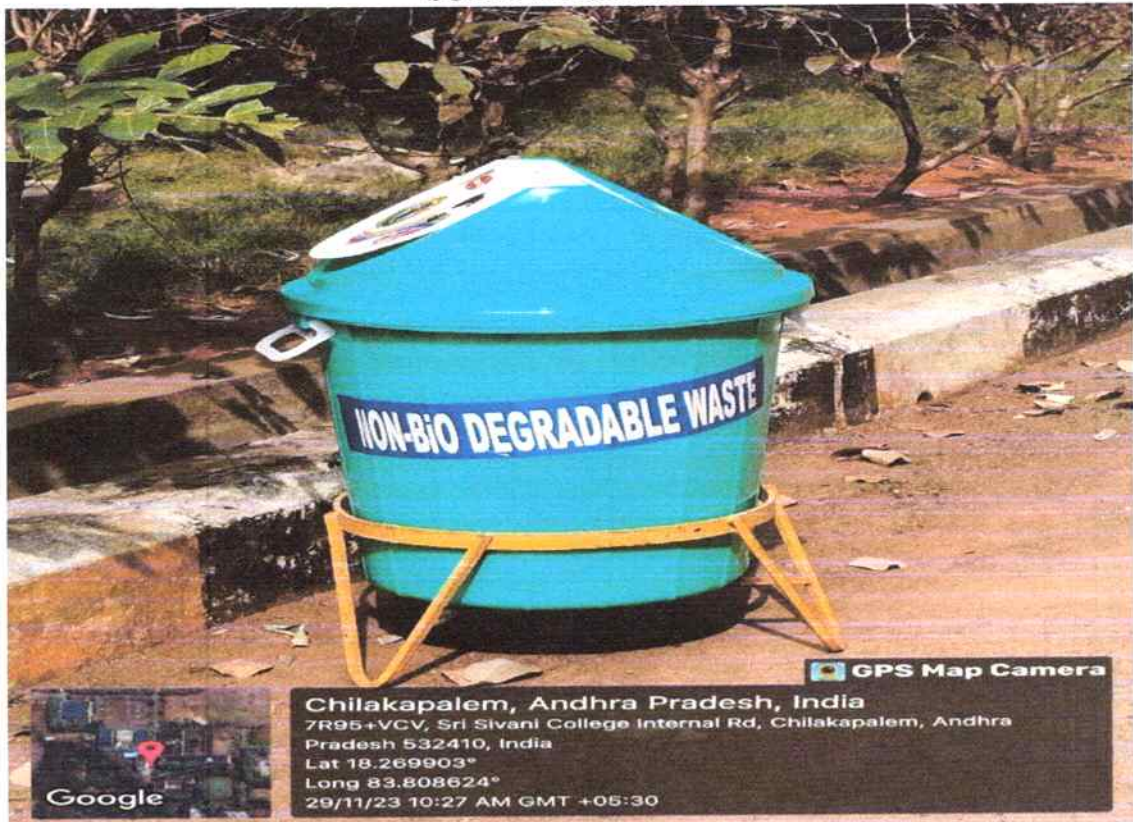

DO NOT USE PLASTIC

BIO-DEGRADABLE WASTE BINS

Sri Sivani
 PRINCIPAL
 SRI SIVANI COLLEGE OF ENGINEERING
 Chilakapalem Jn., SRIKAKULAM

SOLID WASTE BIN

NON-BIO DEGRADABLE WASTE BINS

Sri Sivani
 PRINCIPAL
 SRI SIVANI COLLEGE OF ENGINEERING
 Chilakapalem Jn., SRIKAKULAM