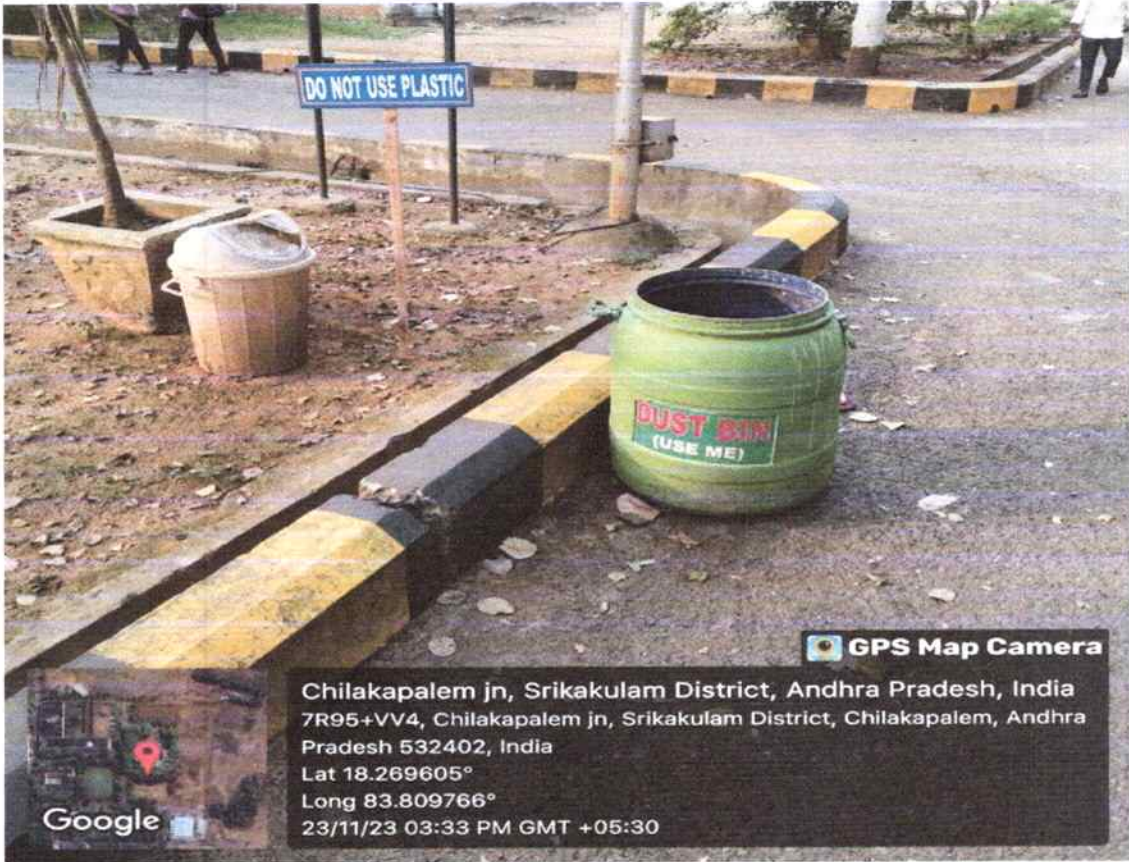

R.O PLANT

DRINKING WATER

M. Srinivasulu

OVERHEAD TANK FOR MAINTAINANCE OF WATER

- PRINCIPAL
SRSIVANI COLLEGE OF ENGINEERING
Chilakapalem Jn., SRIKAKULAM

Geo-tag Photos on Waste Management

PRINCIPAL
SRI SIVANI COLLEGE OF ENGINEERING
Chilakapalem Jn., SRIKAKULAM