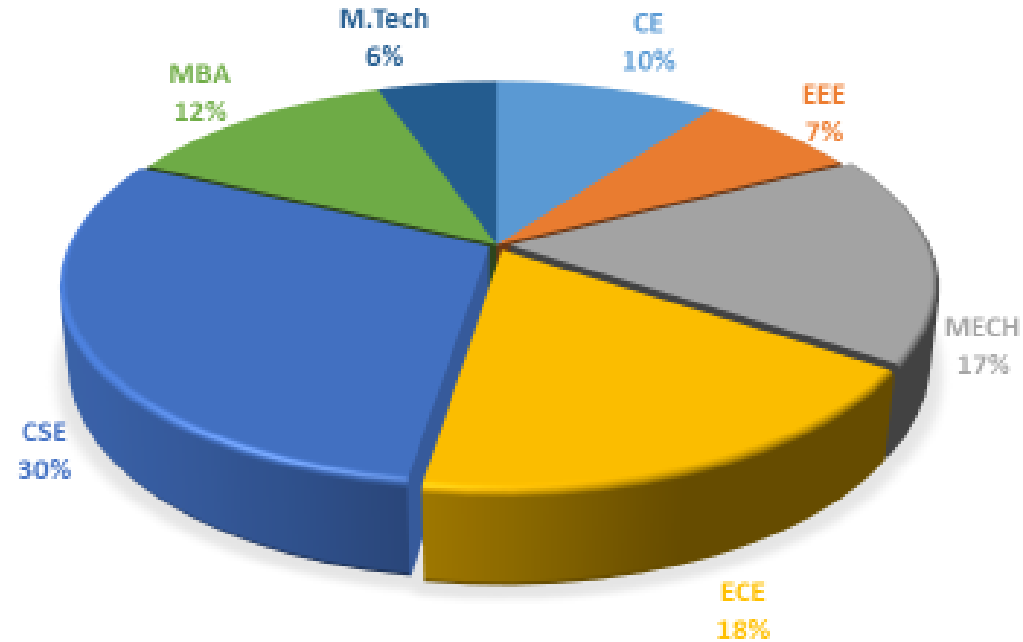

SRI SIVANI COLLEGE OF ENGINEERING

NH-16, Chilakapalem Jn., Srikakulam District -532410

PLACEMENT CELL

PLACEMENT DETAILS – A.Y. 2020-21

PLACEMENTS SUMMERY

List of Prominent Recruits from SSCE

S. No	Academic Year	Name of the student	Branch	Name of the Company	Pay Package (in INR PA)
1	2020-21	Sigadapu Chandu	B. Tech - CSE	Bosch	900000
2	2020-21	Kalepu Pavan Kumar	MBA	Diverse Lynx Ind Pvt Ltd	600000
3	2020-21	M. Harischandra Prasad	B. Tech - EEE	Accenture	541500
4	2020-21	Ippili Venkata Neeraja	B. Tech - EEE	Accenture	450000
5	2020-21	Abothula Pravallika	B. Tech - CE	Cap Gemini	400010
6	2020-21	Aravala Keerthi	B. Tech - ECE	MindTree	400008
7	2020-21	Girada Sudheer	MBA	MindTree	400008
8	2020-21	Vegesna Pavanipriyanka	B. Tech - CSE	Accenture	383000
9	2020-21	Aravala Vineeth Kumar	B. Tech - EEE	Infosys	360000
10	2020-21	Giduturi Chandini	B. Tech - CSE	Infosys	360000
11	2020-21	Thuta Sai Kiran	B. Tech - CSE	Wipro	360000
12	2020-21	Pothuraju Santhosh Kumar	B. Tech - EEE	TCS	344307