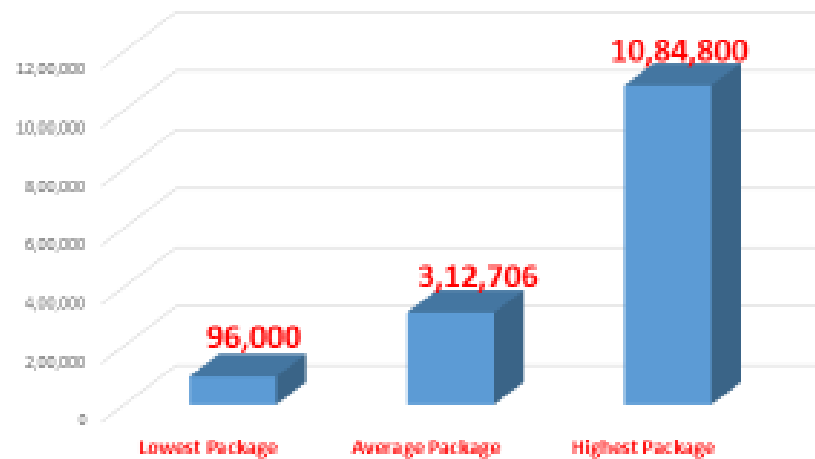

10,84,800 Per Annum

P Madhuri - ECE

No of Placements: 199

No of recruiters: 41

SRI SIVANI COLLEGE OF ENGINEERING

NH-16, Chilakapalem Jn., Srikakulam District -532410

PLACEMENT CELL

PLACEMENT DETAILS – A.Y. 2021-22