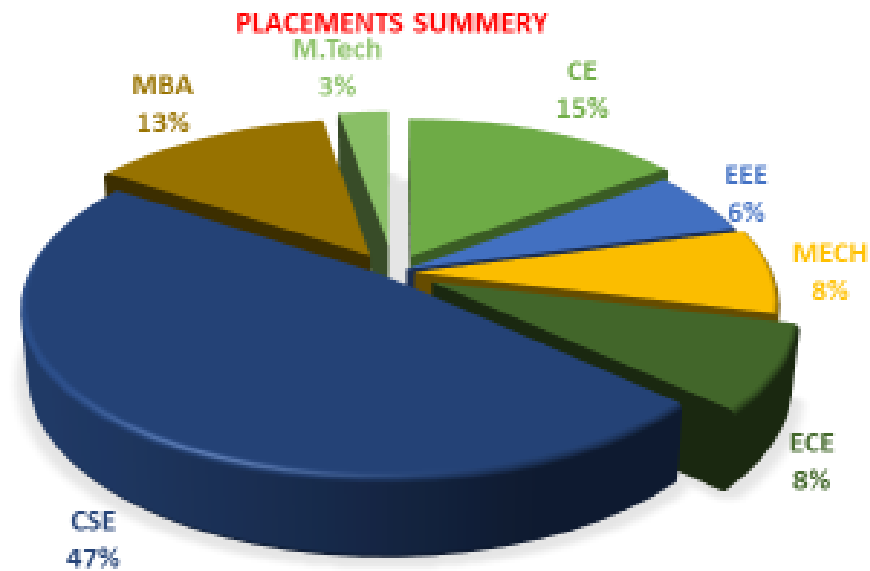

10,84,800 Per Annum

P Madhuri - ECE

No of Placements: 199

No of recruiters: 41

SRI SIVANI COLLEGE OF ENGINEERING

NH-16, Chilakapalem Jn., Srikakulam District -532410

PLACEMENT CELL

PLACEMENT DETAILS – A.Y. 2021-22

List of Prominent Recruits from SSCE

S. No	Academic Year	Name of the student	Branch	Name of the Company	Pay Package (in INR PA)
1	2021-22	P Madhuri	B. Tech - ECE	Altiostar	1084800
2	2021-22	Pyla Janaki Rao	MBA	Indian Tech Art	800532
3	2021-22	Raparthy Sai Ganesh	B. Tech - ECE	Netradyne	550000
4	2021-22	Potnuru Jeevana Bhargavi	B. Tech - EEE	HCL Tech Ltd	425000
5	2021-22	Baratam Srujana	B. Tech - ECE	Skill Lynk	422000
6	2021-22	Alajangi Vasudeva Rao	B. Tech - ECE	Infosys	400000
7	2021-22	Amarapu Charmila	B. Tech - CSE	Capgemini	400000
8	2021-22	Rahul S N V S S Kandula	B. Tech - ECE	Hexaware Technologies Ltd.	400000
9	2021-22	Balabomma Priyanka	B. Tech - ECE	Capgemini	388800
10	2021-22	Chilaka Padma	B. Tech - CSE	Jade Global Software Pvt. Ltd	385000
11	2021-22	Bollineni Aravind Sai	B. Tech - ECE	Wipro	360000