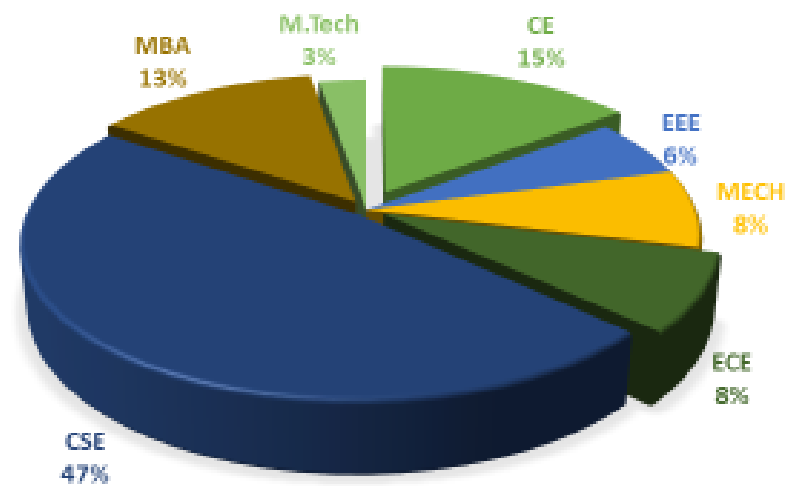

SRI SIVANI COLLEGE OF ENGINEERING

NH-16, Chilakapalem Jn., Srikakulam District -532410

PLACEMENT CELL

PLACEMENT DETAILS – A.Y. 2022-23

PLACEMENTS SUMMERY

List of Prominent Recruits from SSCE

S. No	Academic Year	Name of the student	Branch	Name of the Company	Pay Package (in INR PA)
1	2022-23	Jamma Sudheer Kumar	MBA	Eximietas	1500000
2	2022-23	Guntrothu Amruth Kumar	MBA	Vishwasamudra	372000
3	2022-23	Laveti Bhanu	B. Tech - CSE	TCS	336877
4	2022-23	Vaigala Lokesh	B. Tech - CSE	TCS	336877
5	2022-23	Yelamanchili Sankeerthana	B. Tech - CSE	TCS	336877
6	2022-23	Alubelli Akhila	B. Tech - CSE	Tech Orbit	332600
7	2022-23	Marpu Kailash	B. Tech - CSE	Tech Orbit	332600
8	2022-23	Sanapala Jhansi	B. Tech - CSE	Tech Orbit	332600
9	2022-23	Killamsetti.Dhanunjayarao	B. Tech - CSE	Sree Akshara Technologies	300000
10	2022-23	Bairiseti Navya	B. Tech - ECE	Tech Orbit	262000